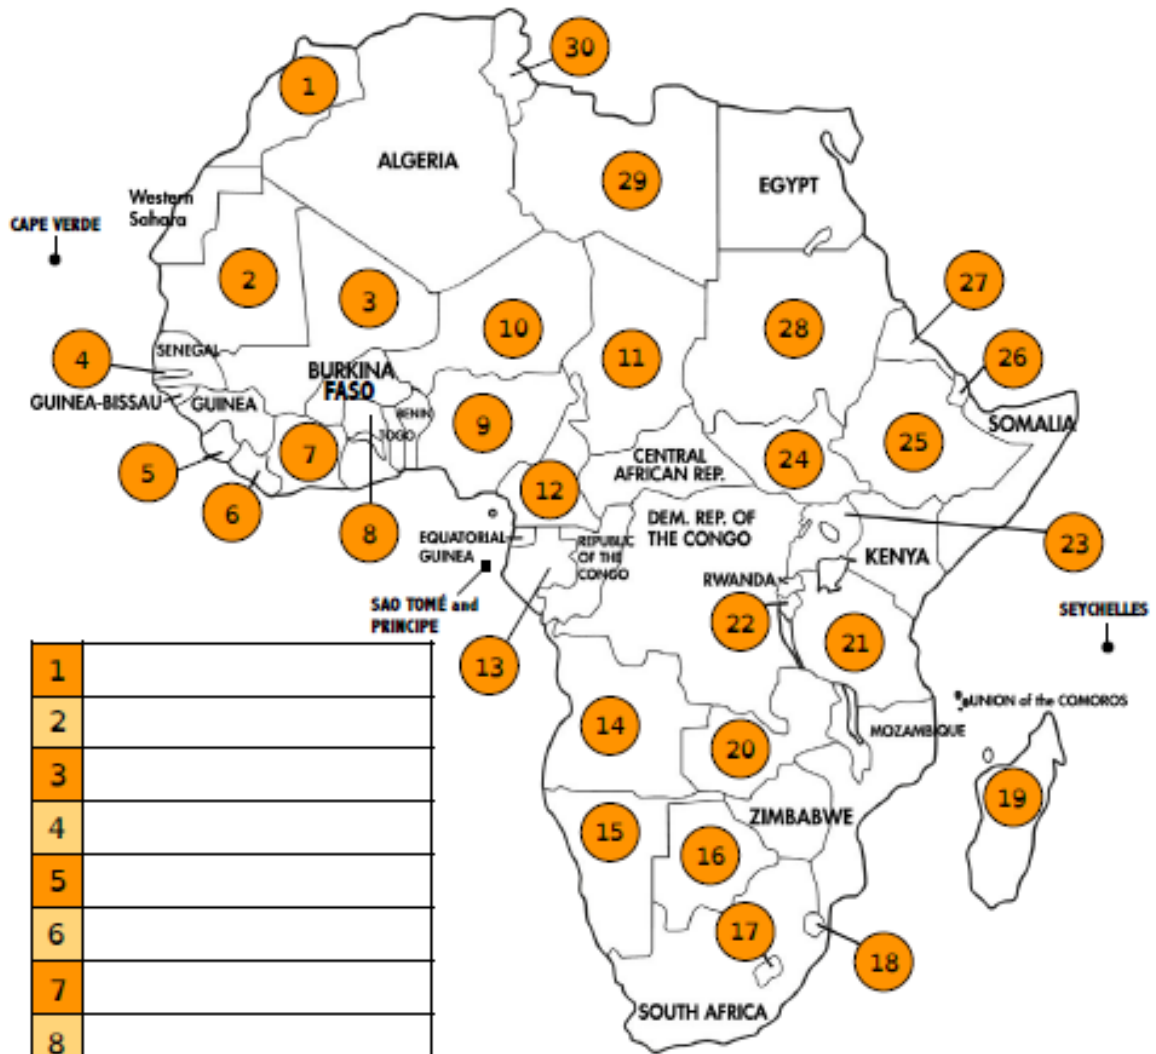

Challenge: Can you create a true/false quiz to test a member of the family/peer about the location of the African countries?

Morocco is west of Algeria and north east of Western Sahara.	Lesotho is a country within the east of South Africa. It is south of Zimbabwe.	Tanzania is south west of Kenya.
True/false?	True/false?	True/false?

Use the template 1A provided to help you

Task 1- challenge 1

1	
2	
3	
4	
5	
6	
7	
8	
9	
10	
11	
12	

Task 1- challenge 2

1			
2			
3			
4			
5		13	
6		14	
7		15	
8		16	
9		17	
10		18	
11		19	
12		20	

Task 1- challenge 3

1			
2			
3			
4			
5			
6			
7			
8			
9		19	
10		20	
11		21	
12		22	
13		23	
14		24	
15		25	
16		26	
17		27	29
18		28	30

Task 2

African Country Research

Using non-fiction books and the Internet, research an African country of your choice and complete the table below.

Challenge:

Exploring Africa

Quiz Template 1A

Create a true or false quiz about the location of some African countries to test a partner.

You might have questions like, 'Tanzania is east of Uganda. True or false?'