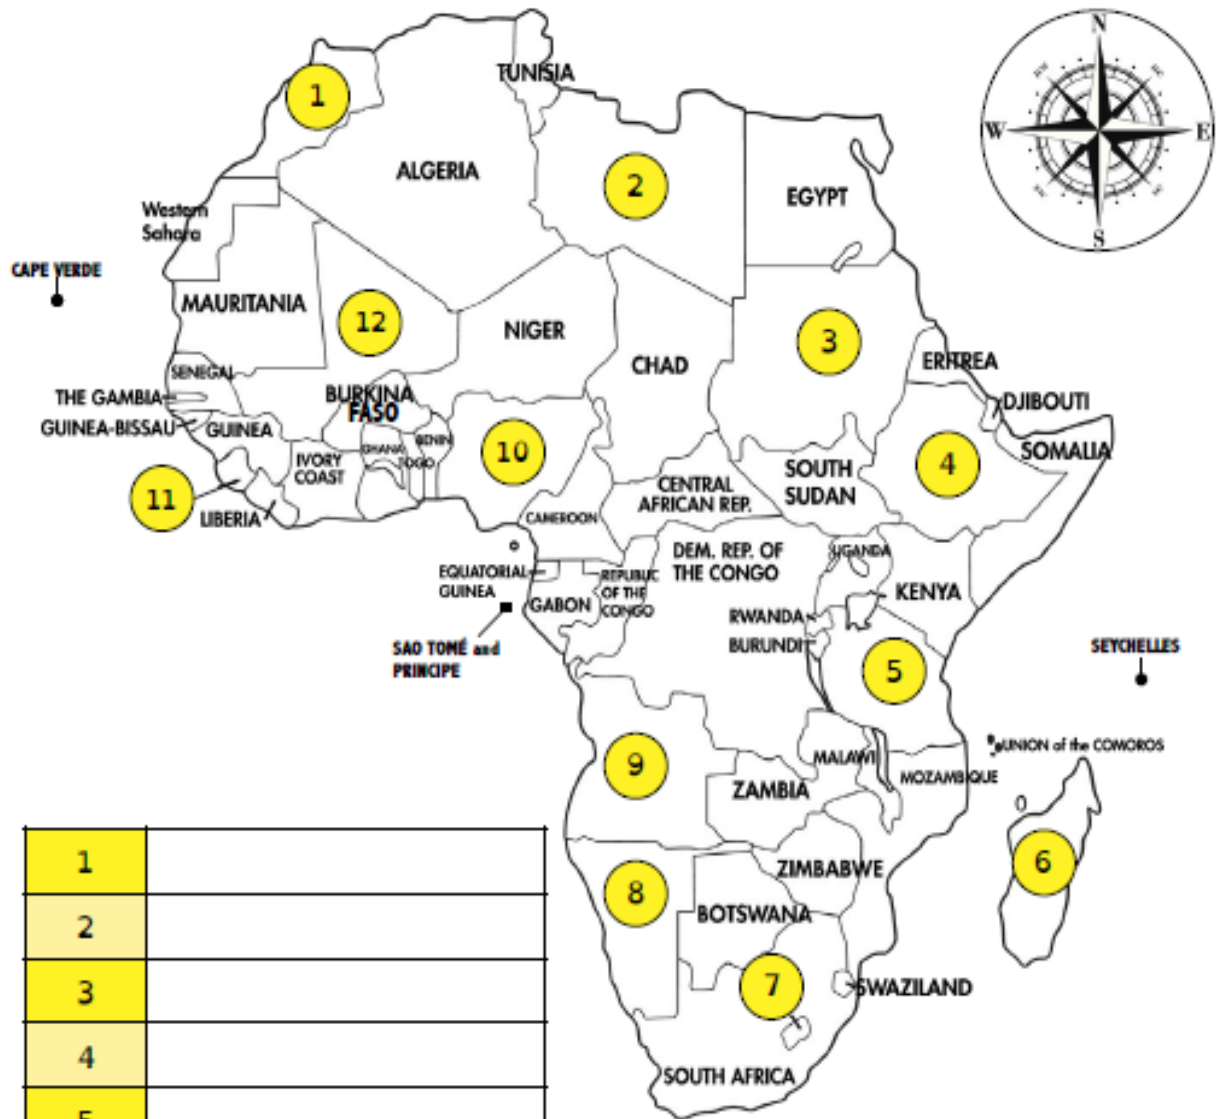

Task 1- challenge 1

1	
2	
3	
4	
5	
6	
7	
8	
9	
10	
11	
12