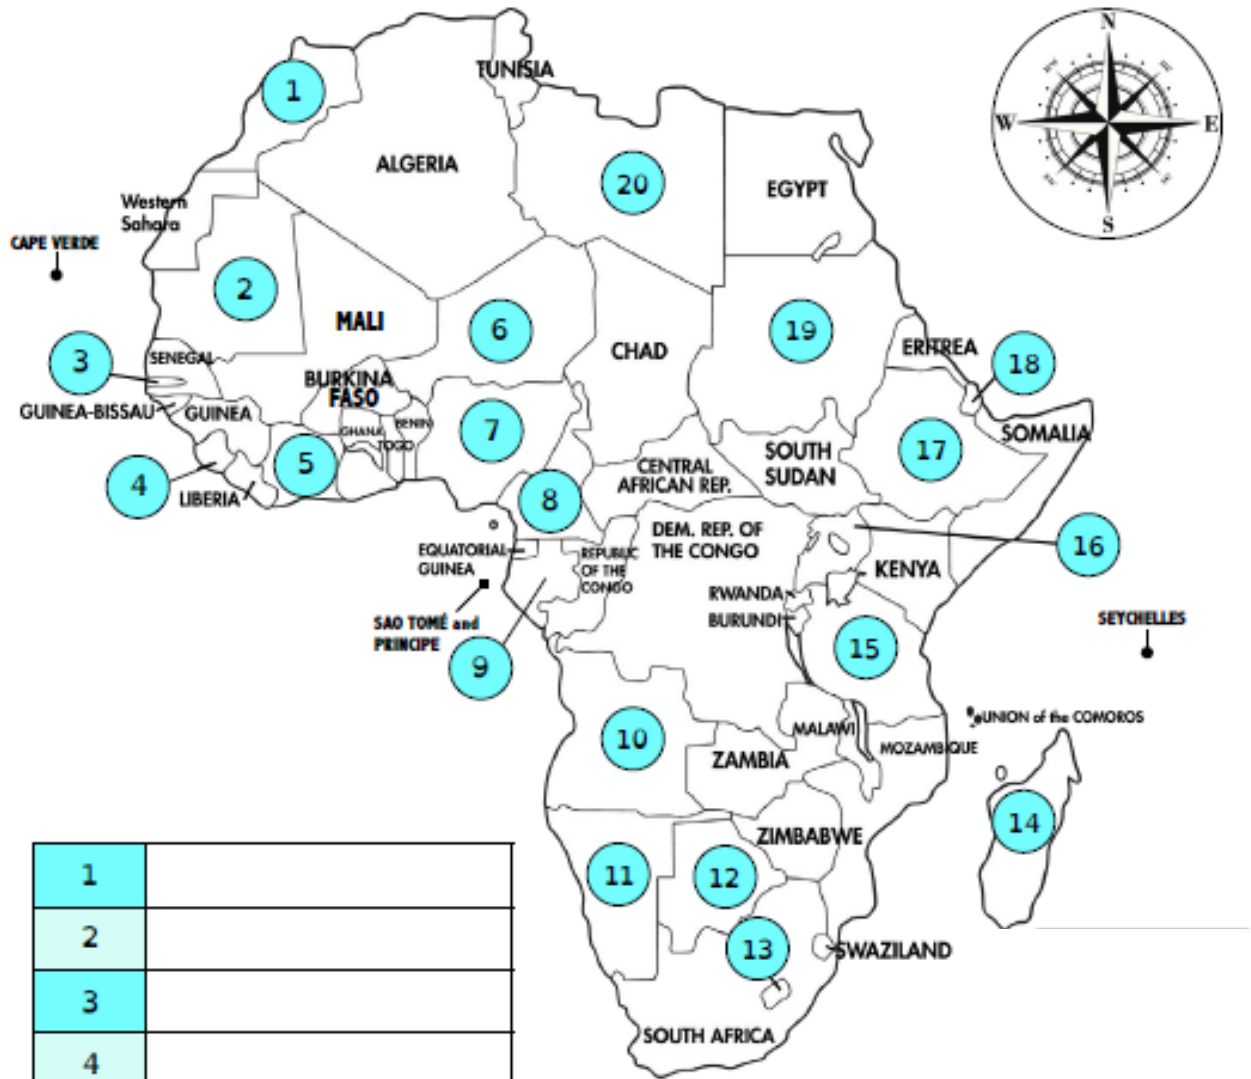

Task 1- challenge 2

1			
2			
3			
4			
5		13	
6		14	
7		15	
8		16	
9		17	
10		18	
11		19	
12		20