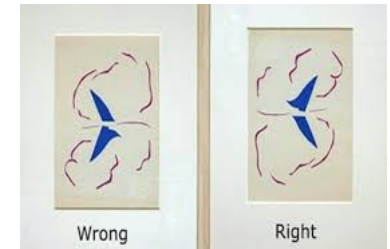

## On this day...

Le Bateau (The Boat) caused a minor stir when the Museum of Modern Art, New York, which housed it, hung the work upside-down for 47 days in 1961.

## Did you know...

This month marks 60 years since the piece of art above was spotted hanging upside down, a stockbroker, noticed the mistake and notified a guard.

## Go explore...

Can you name the artist that created this piece of art? It is called 'The Sheaf'.