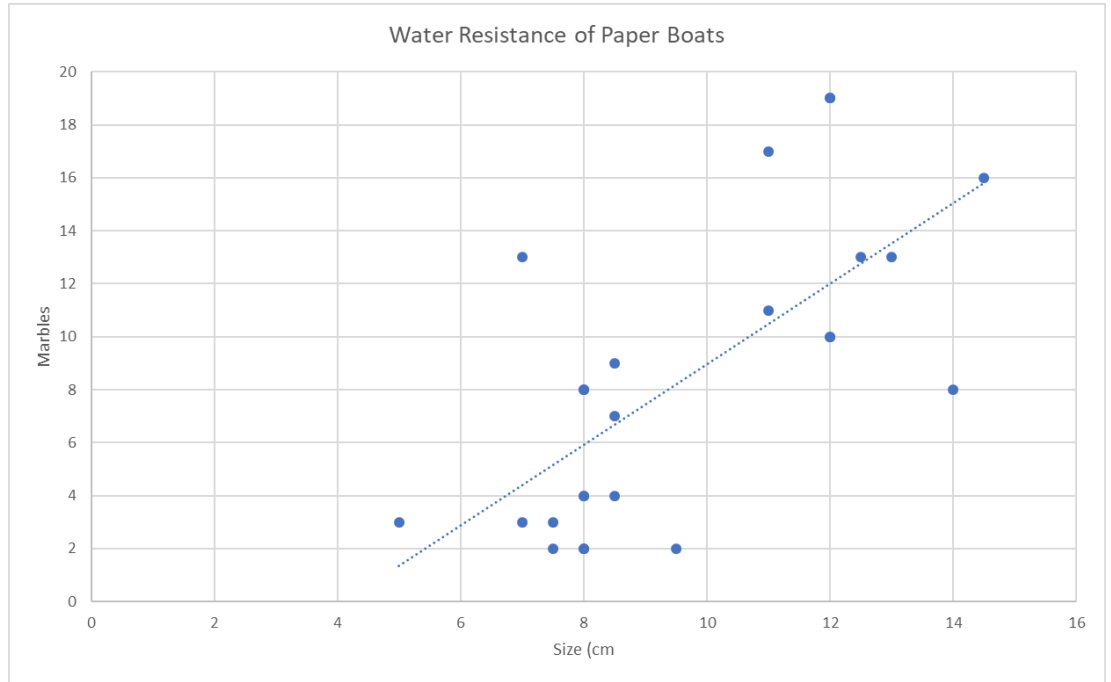

BOATS, BOATS, BOATS

Boat	Size (cm)	Marbles
Hriday	14	8
Diyani	12	19
Shayan	7.5	3
Freya	9.5	2
Jash	8	2
Ishika	14.5	16
Darshan	5	3
Khushi	11	11
Dhyani	13	13
Syum	12	19
Rishi	12.5	13
Ruchita	8	2
Diti	8	8
Chittpara	8	4
Eshaan	7	3
Krishan	12	10
Janki	8	4
Risa	11	17
Shania	7	13
Chaahat	7.5	2
Amaya	8.5	4
Prisha	8.5	7
Krishan	12	10
Dhia-Rani	8.5	9
Vandan	8	8

Boat	Size (cm)	Marbles
Kaylen	10.5	3
Shree	13.5	9
Freya	11.5	20
Arya	10.5	9
Anaya	9.5	6
Vanshi	8	7
Fayth	7	15
Pratham	6	8
Krishna	5	9
Davansh	5.5	4
Dhairya	7.5	37
Darsh	6.5	21
Keya	11	16
Aashi	7.5	14
Swaraj	7.5	8
Aum	7.5	5
Dhruv J	7.5	5
Dhruv P	7.5	14
Niva	8.5	11
Radhe	10.5	23