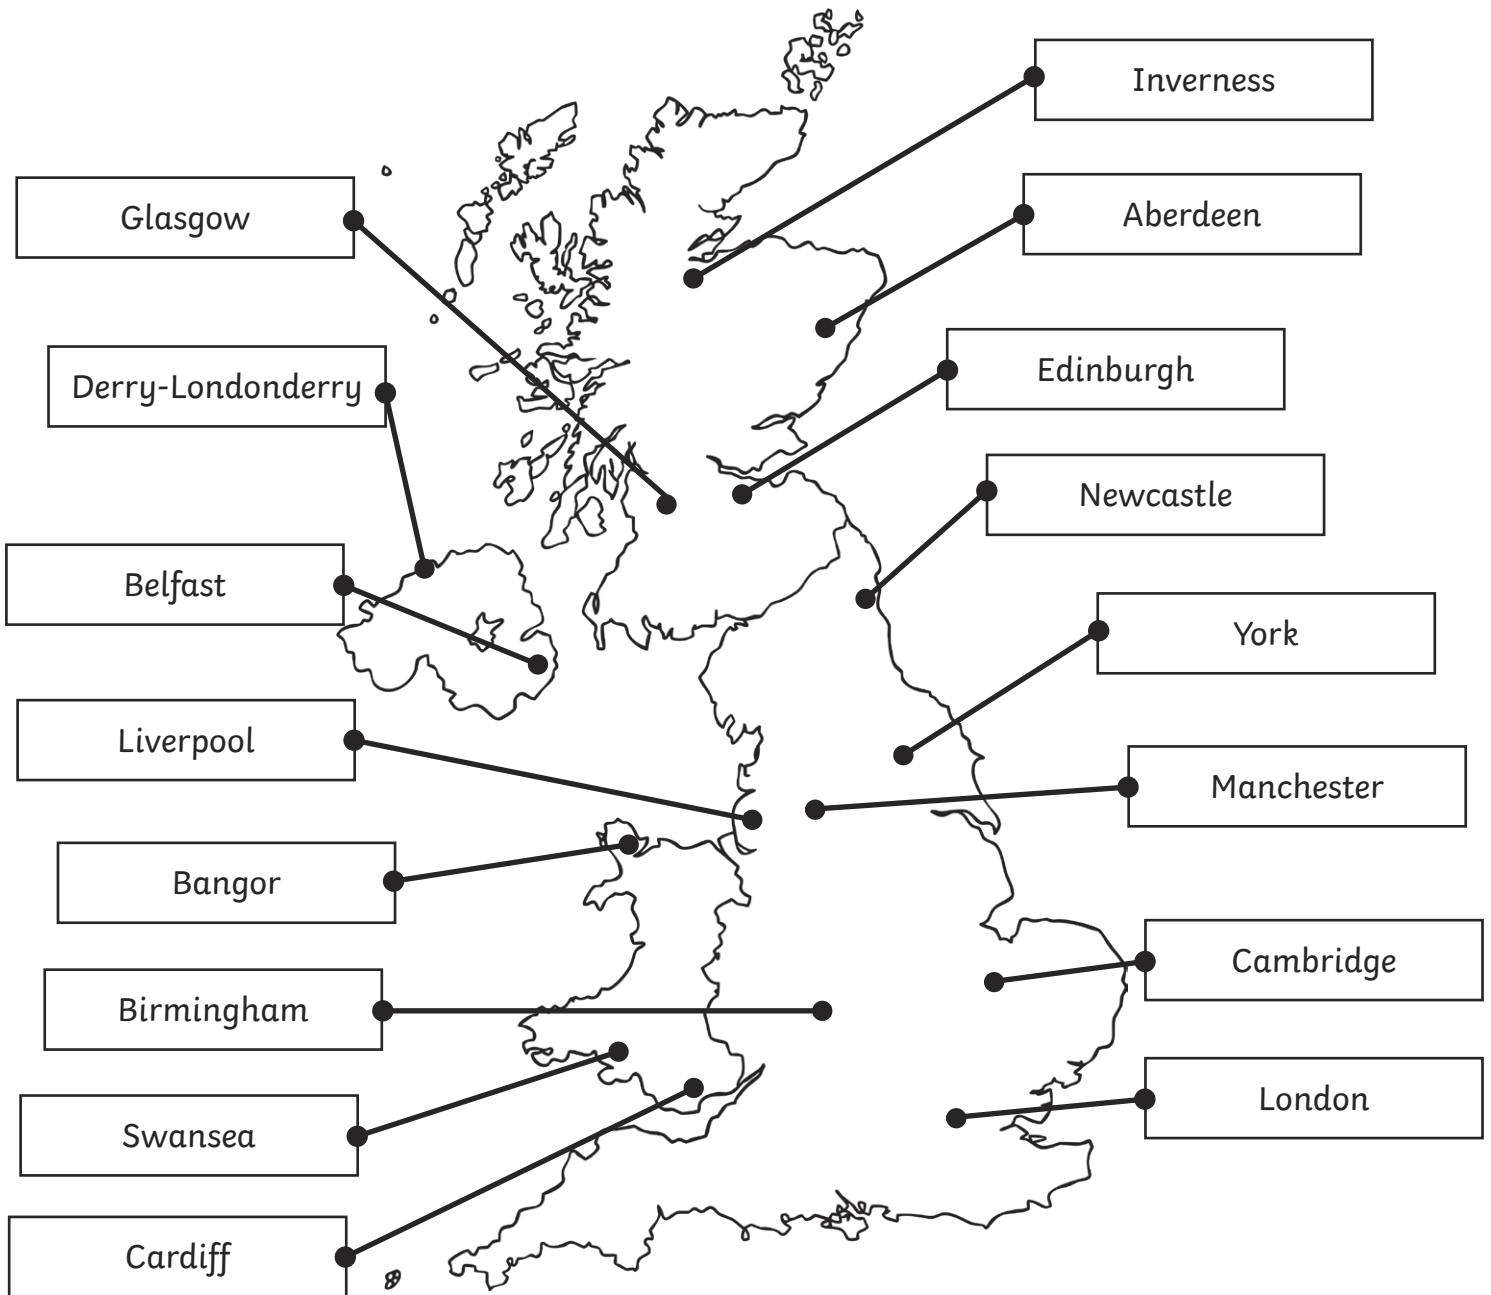

# Map of Cities in the United Kingdom

Can you locate these cities on your map? Don't forget to label with capital letters!

London	Cardiff	Edinburgh	Belfast	Cambridge	
York	Newcastle	Manchester	Birmingham	Glasgow	
Aberdeen	Swansea	Derry- Londonderry	Bangor	Inverness	Liverpool

# Map of Cities in the United Kingdom

Find out the name of the cities marked on your map below and label them,  
Don't forget to use capital letters!

**Extension:** Choose one of these cities to research. Find out 5 interesting facts about the city you choose.

# Map of Cities in the United Kingdom

Can you locate these cities on your map? Don't forget to label with capital letters.

London	Cardiff	Edinburgh	Belfast	Cambridge	
York	Newcastle	Manchester	Birmingham	Glasgow	
Aberdeen	Swansea	Derry- Londonderry	Bangor	Inverness	Liverpool

# Answers

London	Cardiff	Edinburgh	Belfast	Cambridge
York	Newcastle	Manchester	Birmingham	Glasgow
Aberdeen	Swansea	Derry-Londonderry	Bangor	Inverness
				Liverpool